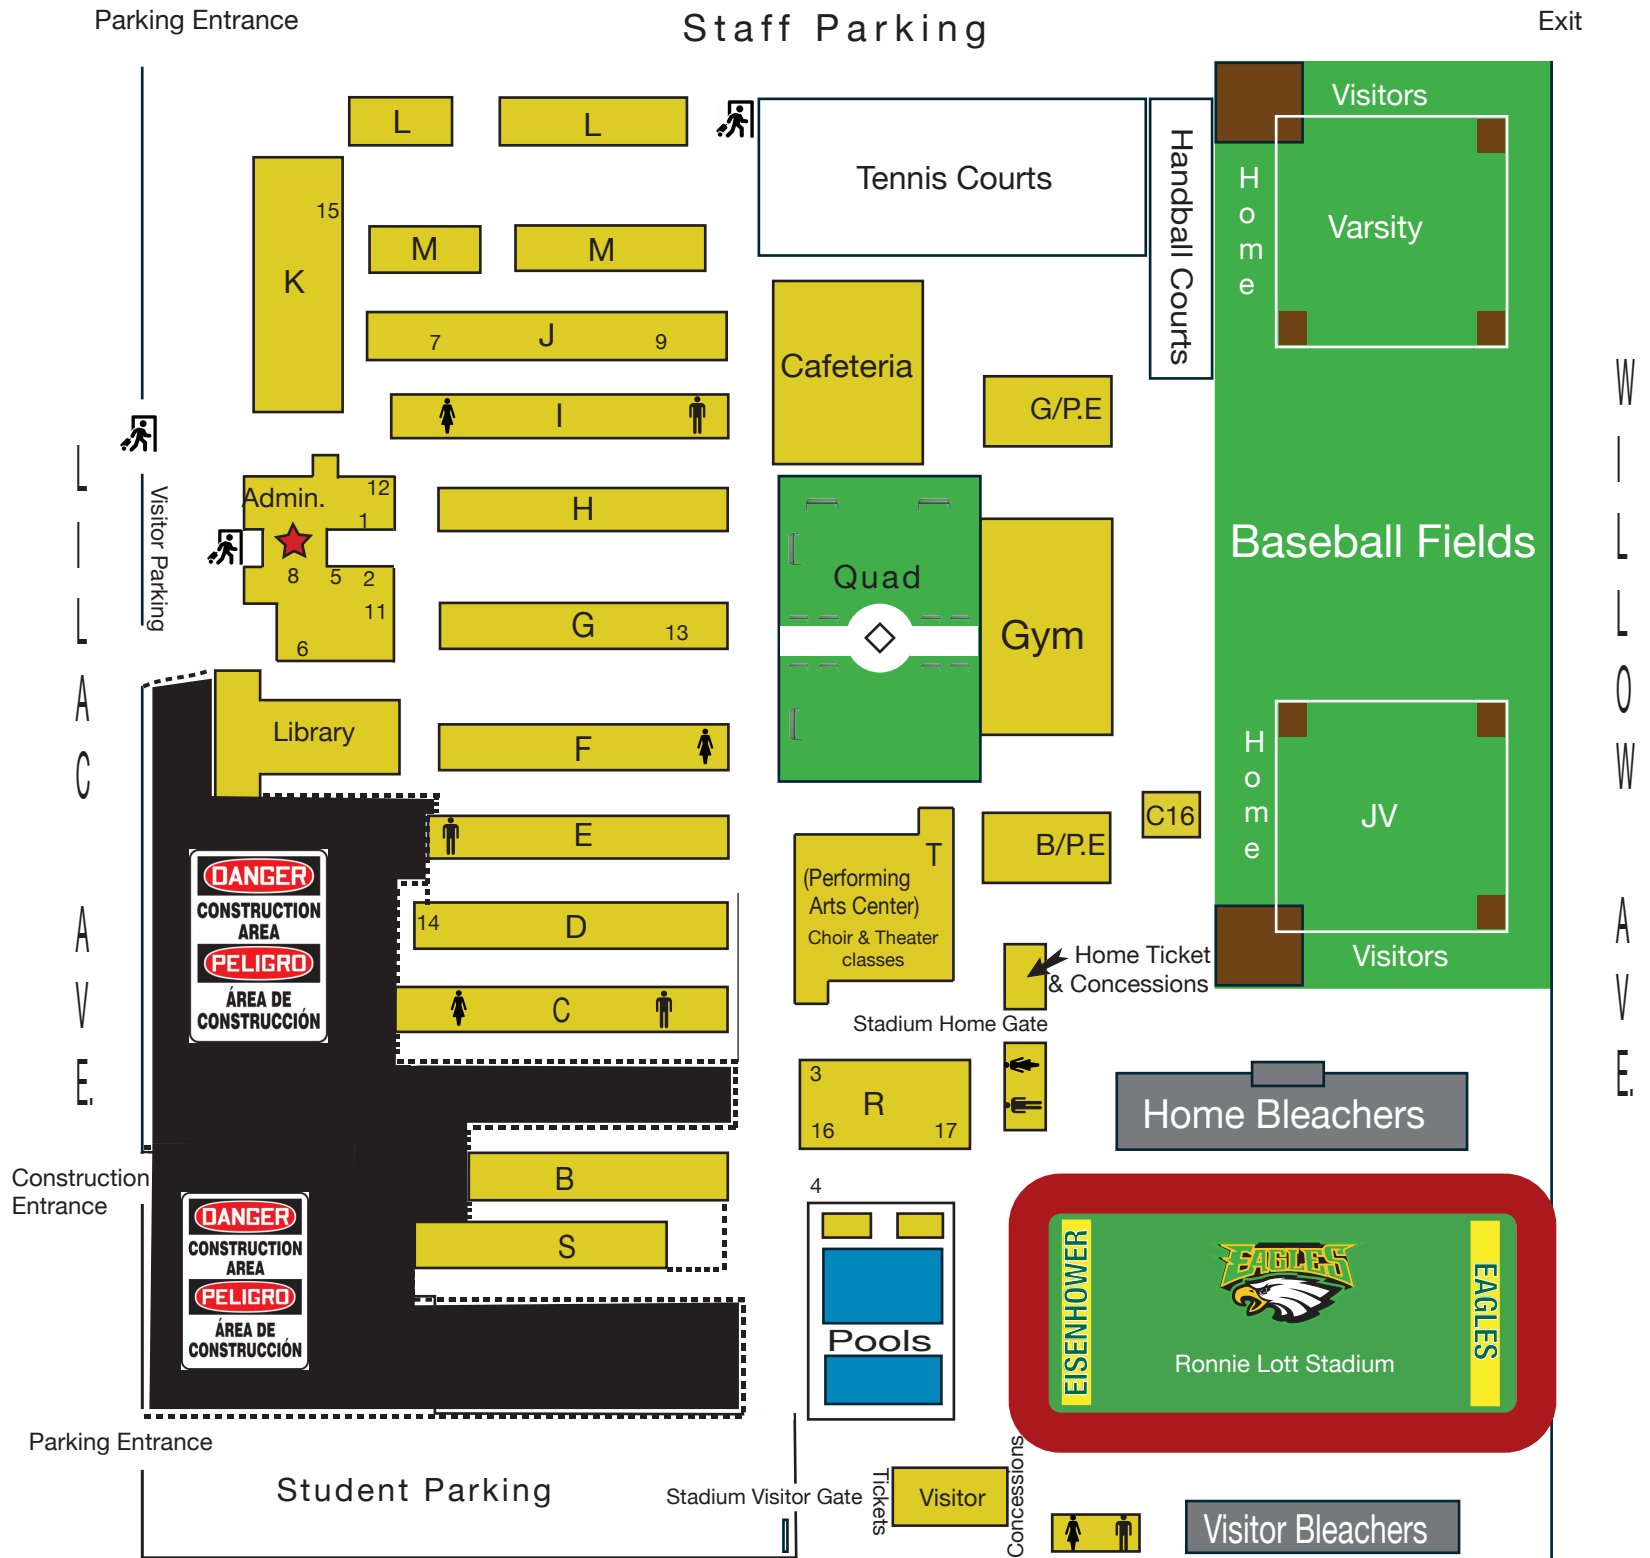

EISENHOWER HIGH SCHOOL

revised July 26, 2023

- KEY**
- 1.ASB
 - 2.Attendance
 - 3.Athletic Director
 - 4.Bike Rack
 - 5.Budget (pay fines)
 - 6.Career Center
 - 7.Computer Lab
 - 8.Counseling
 - 9.Ike's Clothes Closet
 - 11.Nurse
 - 12.Parent Center
 - 13.ROTC
 - 14.Satellite Cafe
 - 15.Wellness Center K-3
 - 16.Weight Room
 - 17.Band Room

WALK IN GATES

All gates, except for the Admin office, will be locked during school hours.

W. BASELINE RD.