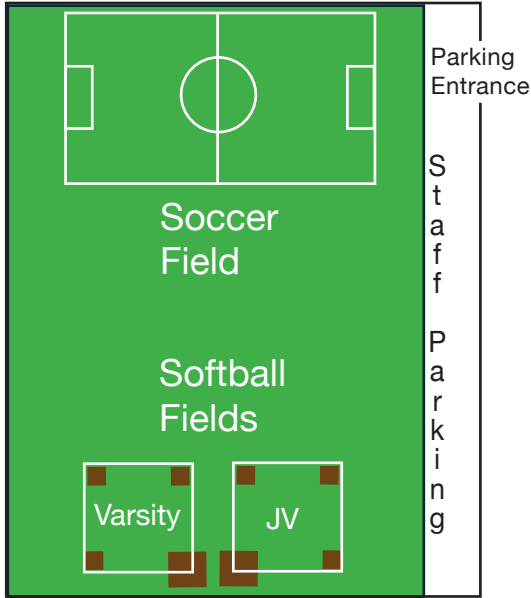

EISENHOWER HIGH SCHOOL

revised July 26, 2023

- KEY**
- 1.ASB
 - 2.Attendance
 - 3.Athletic Director
 - 4.Bike Rack
 - 5.Budget (pay fines)
 - 6.Career Center
 - 7.Computer Lab
 - 8.Counseling
 - 9.Ike's Clothes Closet
 - 11.Nurse
 - 12.Parent Center
 - 13.ROTC
 - 14.Satellite Cafe
 - 15.Wellness Center K-3
 - 16.Weight Room
 - 17.Band Room

WALK IN GATES

All gates, except for the Admin office, will be locked during school hours.

W. BASELINE RD.